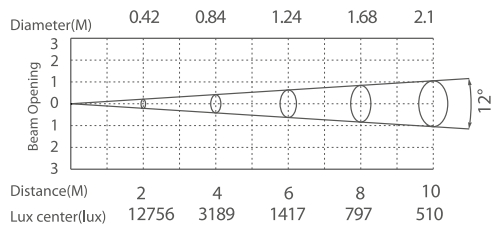

# Flood light REGAL

DMX  
512

RDM

IP67  
OUTDOOR RATED

white grey black

**356 150**  
LED Power 115 W ColourTemp Cool White Luminous 5100 lm

**356 151**  
LED Power 115 W ColourTemp Warm White Luminous 4080 lm

**356 152**  
LED Power 115 W ColourTemp Cool White+Amber Luminous 4800 lm

## LIGHT DISTRIBUTION

12° (5°-25°-45°)

12° (5°-25°-45°)

12° (5°-25°-45°)