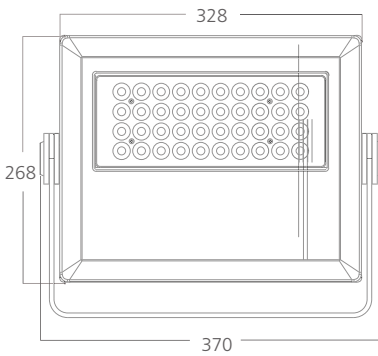

# Flood light REGAL

DMX  
512

RDM

IP67  
OUTDOOR RATED

white grey black

**356 150**  
LED Power 115 W ColourTemp Cool White Luminous 5100 lm

**356 151**  
LED Power 115 W ColourTemp Warm White Luminous 4080 lm

**356 152**  
LED Power 115 W ColourTemp Cool White+Amber Luminous 4800 lm

## LIGHT DISTRIBUTION

12° (5°-25°-45°)

12° (5°-25°-45°)

12° (5°-25°-45°)