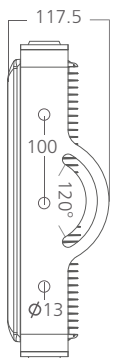

# Flood light REGAL

DMX  
512

RDM

IP67  
OUTDOOR RATED

white grey black

**356 150**  
LED Power 115 W ColourTemp Cool White Luminous 5100 lm

**356 151**  
LED Power 115 W ColourTemp Warm White Luminous 4080 lm

**356 152**  
LED Power 115 W ColourTemp Cool White+Amber Luminous 4800 lm

## LIGHT DISTRIBUTION

12° (5°-25°-45°)

12° (5°-25°-45°)

12° (5°-25°-45°)