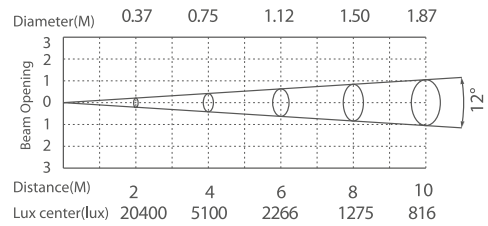

# Flood light REGAL

DMX  
512

RDM

IP67  
OUTDOOR RATED

white grey black

**356 150**  
LED Power 115 W ColourTemp Cool White Luminous 5100 lm

**356 151**  
LED Power 115 W ColourTemp Warm White Luminous 4080 lm

**356 152**  
LED Power 115 W ColourTemp Cool White+Amber Luminous 4800 lm

## LIGHT DISTRIBUTION

12° (5°-25°-45°)

12° (5°-25°-45°)

12° (5°-25°-45°)